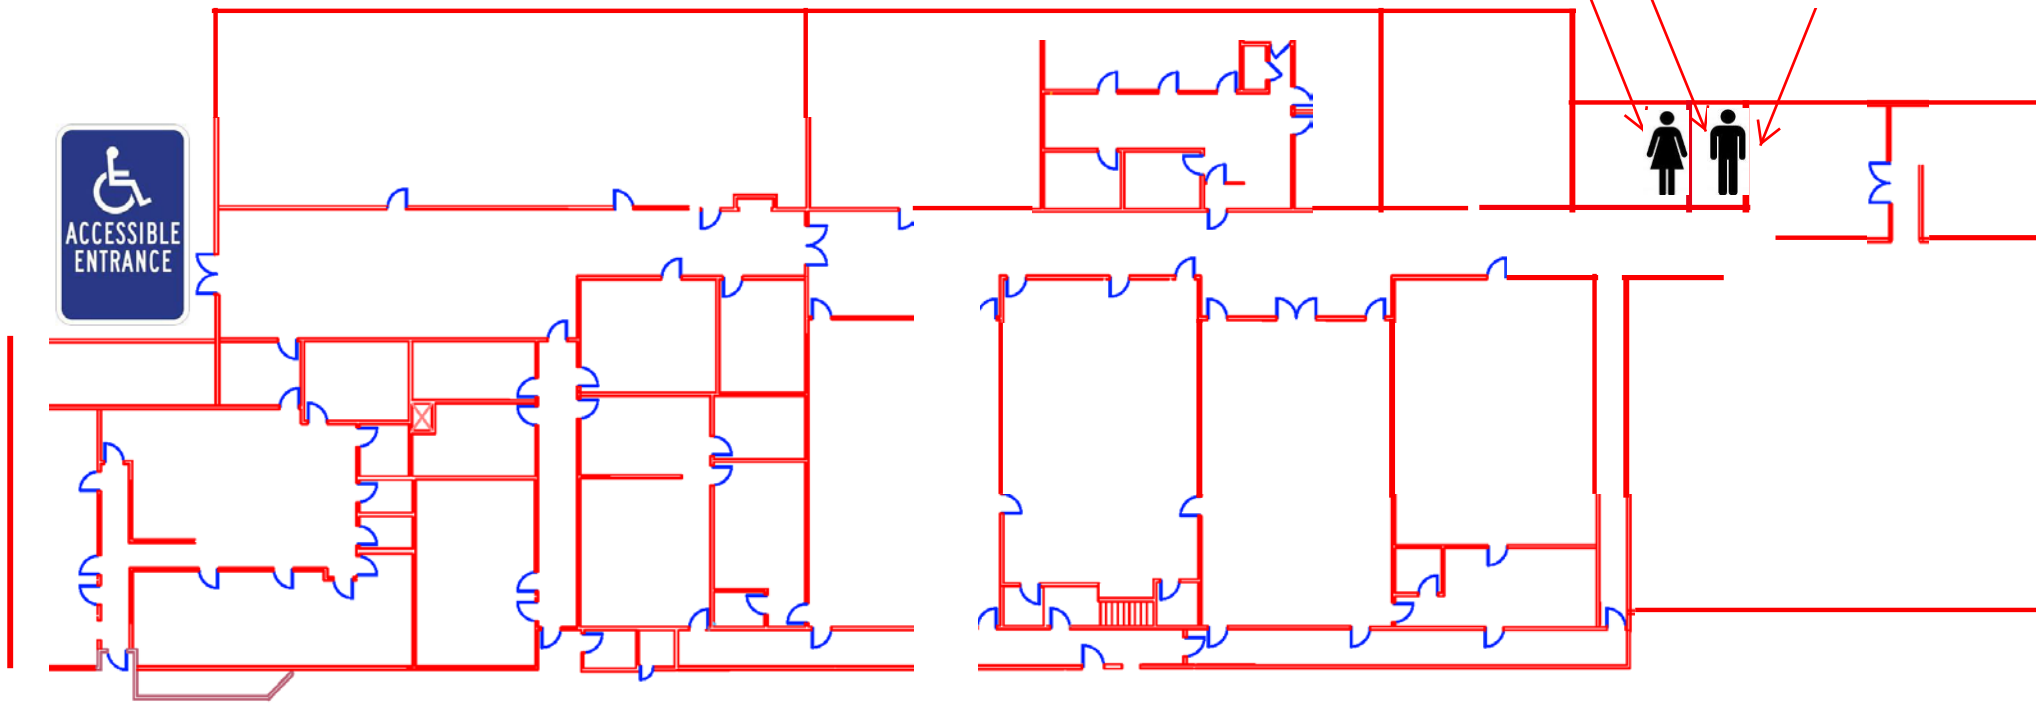

Accessible
Restrooms
Male/Female

Accessible
Drinking
Fountain

JOSHUA TREE COURTHOUSE
6527 White Feather Rd., Joshua Tree, CA

First Floor